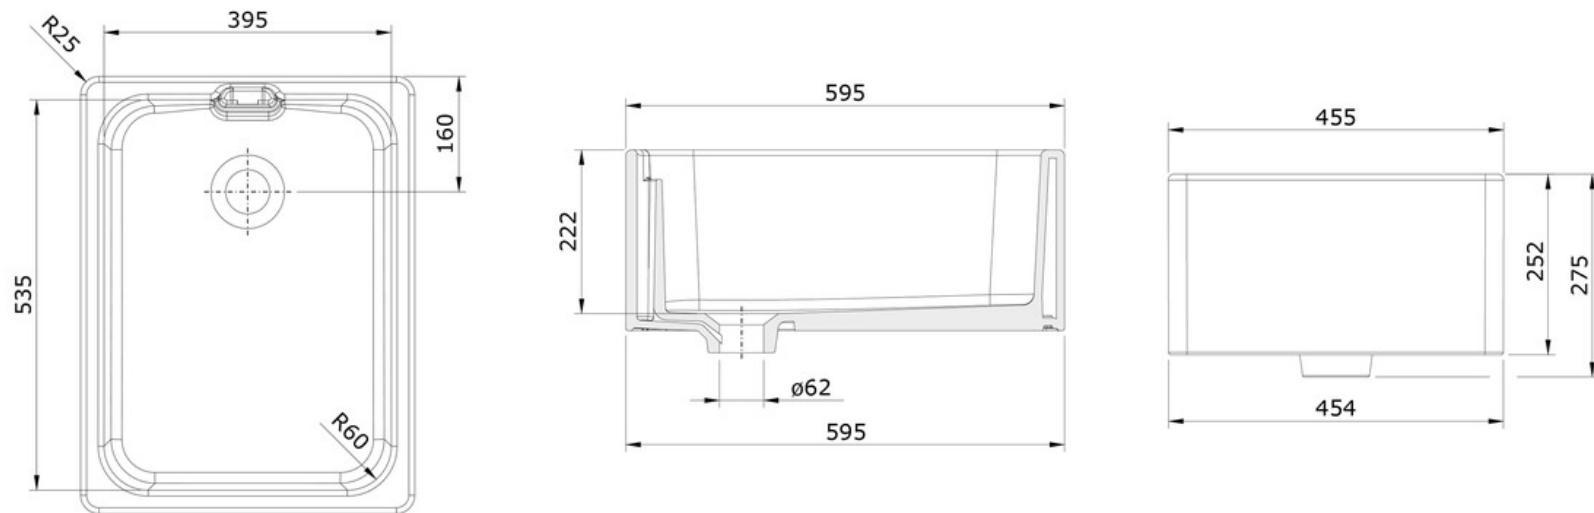

FARMHOUSE FIRE CLAY CERAMIC BELFAST SINK

CFBL595WH/

Technical Drawing

NB: Due to manufacturing processes this sink may have a +/- 5mm tolerance on the measurements.

Date of download: December 18, 2023

AGA Rangemaster continuously seeks improvements in specification, design and production of products and thus, alterations take place periodically. Whilst every effort is made to produce up-to date resources, the information included here is intended as a guide. Always refer to the product's installation instructions when fitting, installation work should be completed a professional tradesman.